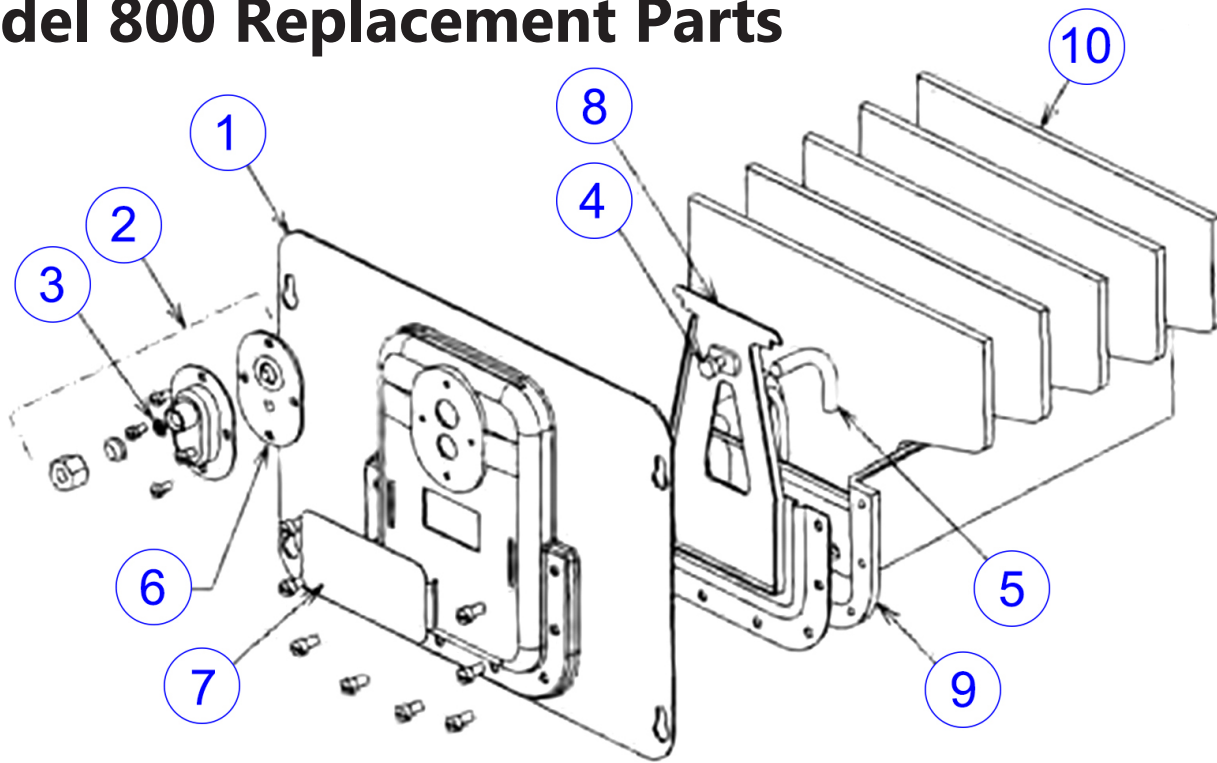

Model 800 Replacement Parts

Item	Qty. Req'd	GFI Number	Part Description
1	1	8027	800 - M Face Plate
2	1	8018	896 Valve Body Repair Kit (800 - AB & 800 - DM, P101, 102 & 110)
3	1	8028	800 - N Screen Disc
4	1	8026	800 - L Adjusting Screw
5	1	8025	800 - K Drip Tube
6	1	8019	800 - DM Valve Diaphragm
7	1	8020	800 - E Inspection Plate
8	1	8021	800 - GMF Actuator Plate & Pan Diaphragm Assembly
9	1	8023	800 - J Evaporator Pan
10	1	8008	880 - Evaporator Plates

Parts Not Shown

	1	8022	800 - UST Self - Tapping Saddle Valve Kit
	1	7078	747 - 38 Water Supply Tubing Kit
	1	8029	800 - T Complete Repair Kit (896 & 800 - GMF)
	1	8008	880 Evaporator Plates (Set Of 5)