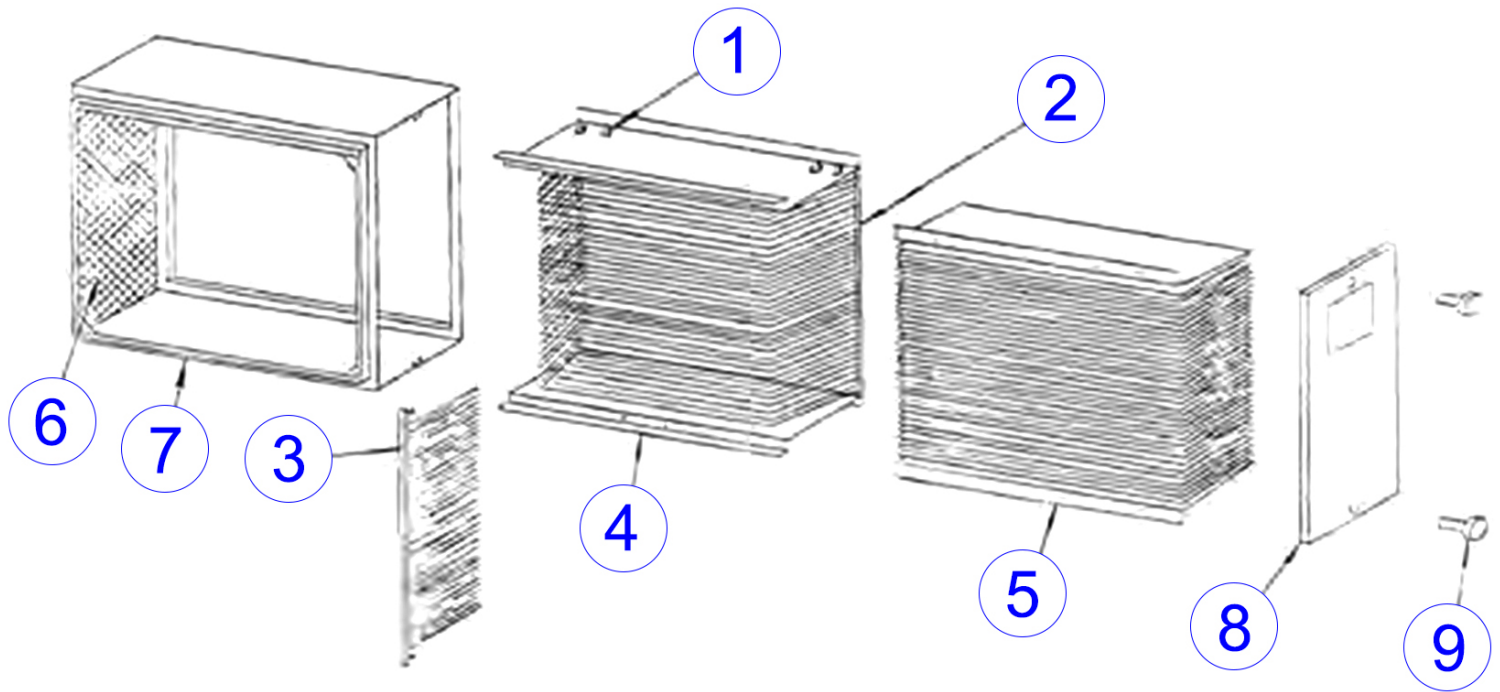

Model AC1

Item	Qty. Req'd	GFI Number	Part Description
1	8	4054	P178 Screw - Hex Slotted HD. Type#1
2	1	4038	12751 Separator Assembly
3	6	4003	12757 Pleat Spacer
4	2	4037	12754 Side Frame Assembly
5	1	4001	12758 MERV 11 Air Cleaner Media
6	1	4009	12762 Filter Paper End Seal Kit
7	1	4053	12740 Air Cleaner Cabinet Assembly
8	1	4017	12769 Cover Assembly
9	2	4008	12738 Thumbscrew Includes 12829 Washer & P186 Push Nut