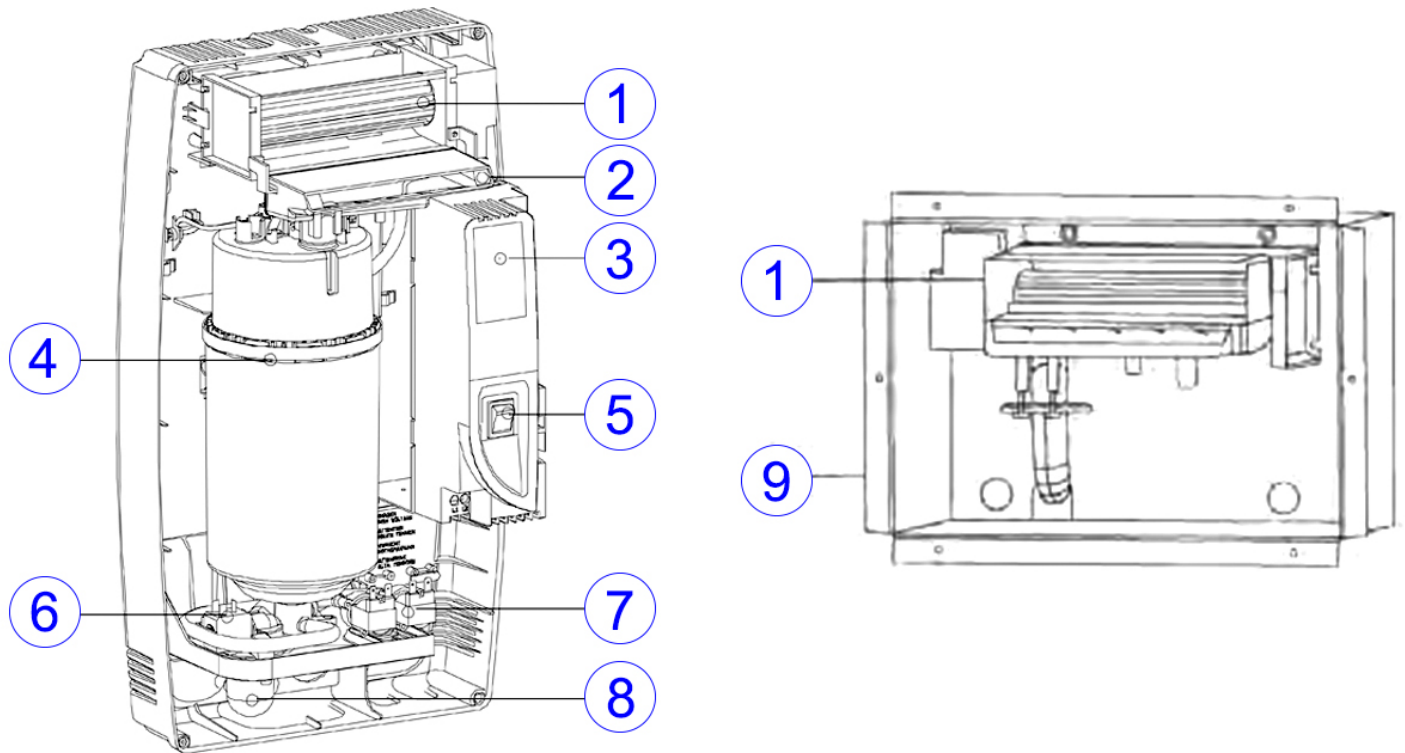

Elite Steam Models DS / RS (15, 35)

Item	Qty. Req'd	GFI Number	Part Description	DS		RS	
				15	35	15	35
1	1	7534	15 - 2 Room Blower Assembly W/Grille 120v (RMB15)	X		X	
	1	7535	35 - 2 Room Blower Assembly W/Grille 230 - 1 (RMB35)		X		X
2	1	7536	35 - 20 Intern. Steam Dist. Manifold			X	X
3	1	7532	15 - 1 Control Module 110/1	X	X		
	1	7533	35 - 1 Control Module 230/1		X		X
4	1	7523	15 - 14 Replacement Steam Cylinder	X		X	
	1	7524	35 -14 Replacement Steam Cylinder		X		X
	1	7543	35 - 15 Replacement Steam Cylinder (Low Conductivity)		X		X
5	1	7551	35 - 18 On/Off Switch	X	X	X	X
6	1	7539	15 - 4 Drain Valve Assembly 110/1	X		X	
	1	7541	35 - 4 Drain Valve Assembly 230/1		X		X
7	1	7537	15 - 3 Fill/Tempering Valve Assembly 110/1	X		X	
	1	7538	35 - 3 Fill/Tempering Valve Assembly 230/1 DS35/RS35		X		X
8	1	7501	20 - 4 Water Line Fill Connector	X	X	X	X
9	1	7545	RMB15 Remote Blower Kit for DS15 (Parts on Page7)	X			
	1	7540	RMB35 Remote Blower Kit for DS35 (Parts on Page7)		X		

Parts Not Shown

	1	7500	20 - 1 Steam Nozzle	X	X	X	X
	1	7513	20 - 2 Steam Hose 7/8" I.D. (Priced Per Foot)	X	X	X	X
	1	7512	25 - 23 Condensate Hose 1/4" I.D. (Priced Per Foot)	X	X	X	X
	1	7517	35 - 60 Internal Cables Kit	X	X	X	X
	1	7544	35 - 19 Blower Filter Kit	X	X		
	1	7542	35 - 21 90 Degree Drain Adapter	X	X	X	X
	1	7548	35 - 22 Fill Cup	X	X	X	X
	1	7546	35 - 23 Internal Hoses Kit RS15/RS35			X	X
	1	7547	35 - 24 Internal Hoses Kit DS15/DS35	X	X		
	1	7553	35 - 25 Cover Screws	X	X	X	X
	1	7521	25 - 10 12" Steam Manifold 22MM (7/8")	X	X	X	X
	1	7525	DMNKit Duct Mount Kit (Parts on Page7)	X	X	X	X
	1	7522	25 - 11 17.5" Steam Manifold 22MM (7/8")	X	X	X	X
	1	7520	HC - 201 High Limit Humidistat	X	X	X	X
	1	7519	GFX50 Modulating Humidistat 24V (TSTAT Option)	X	X	X	X