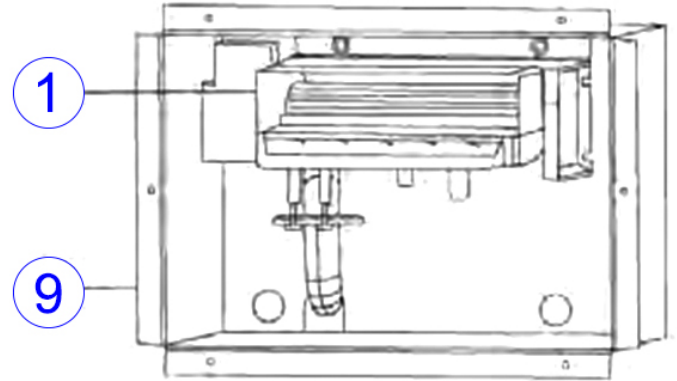

# Elite Steam Models DS / RS (15, 35)

Item	Qty. Req'd	GFI Number	Part Description	DS		RS	
				15	35	15	35
1	1	7534	15 - 2 Room Blower Assembly W/Grille 120v (RMB15)	X		X	
	1	<a href="#">7535</a>	<a href="#">35 - 2 Room Blower Assembly W/Grille 230 - 1 (RMB35)</a>		X		X
2	1	7536	35 - 20 Intern. Steam Dist. Manifold			X	X
3	1	<a href="#">7532</a>	<a href="#">15 - 1 Control Module 110/1</a>	X	X		
	1	<a href="#">7533</a>	<a href="#">35 - 1 Control Module 230/1</a>		X		X
4	1	7523	15 - 14 Replacement Steam Cylinder	X		X	
	1	<a href="#">7524</a>	<a href="#">35 -14 Replacement Steam Cylinder</a>		X		X
	1	<a href="#">7543</a>	<a href="#">35 - 15 Replacement Steam Cylinder (Low Conductivity)</a>		X		X
5	1	<a href="#">7551</a>	<a href="#">35 - 18 On/Off Switch</a>	X	X	X	X
6	1	7539	15 - 4 Drain Valve Assembly 110/1	X		X	
	1	<a href="#">7541</a>	<a href="#">35 - 4 Drain Valve Assembly 230/1</a>		X		X
7	1	7537	15 - 3 Fill/Tempering Valve Assembly 110/1	X		X	
	1	<a href="#">7538</a>	<a href="#">35 - 3 Fill/Tempering Valve Assembly 230/1 DS35/RS35</a>		X		X
8	1	<a href="#">7501</a>	<a href="#">20 - 4 Water Line Fill Connector</a>	X	X	X	X
9	1	7545	RMB15 Remote Blower Kit for DS15 (Parts on Page7)	X			
	1	<a href="#">7540</a>	<a href="#">RMB35 Remote Blower Kit for DS35 (Parts on Page7)</a>		X		