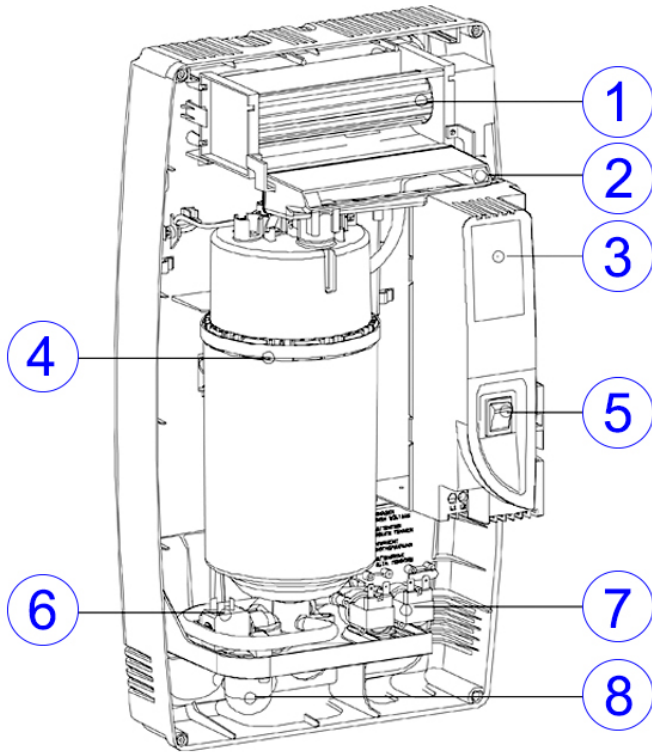

# Elite Steam Models DS / RS (15, 35)

Item	Qty. Req'd	GFI Number	Part Description	DS		RS	
				15	35	15	35
1	1	7534	15 - 2 Room Blower Assembly W/Grille 120v (RMB15)	X		X	
	1	<a href="#">7535</a>	<a href="#">35 - 2 Room Blower Assembly W/Grille 230 - 1 (RMB35)</a>		X		X
2	1	7536	35 - 20 Intern. Steam Dist. Manifold			X	X
3	1	<a href="#">7532</a>	<a href="#">15 - 1 Control Module 110/1</a>	X	X		
	1	<a href="#">7533</a>	<a href="#">35 - 1 Control Module 230/1</a>		X		X
4	1	7523	15 - 14 Replacement Steam Cylinder	X		X	
	1	<a href="#">7524</a>	<a href="#">35 -14 Replacement Steam Cylinder</a>		X		X
	1	<a href="#">7543</a>	<a href="#">35 - 15 Replacement Steam Cylinder (Low Conductivity)</a>		X		X
5	1	<a href="#">7551</a>	<a href="#">35 - 18 On/Off Switch</a>	X	X	X	X
6	1	7539	15 - 4 Drain Valve Assembly 110/1	X		X	
	1	<a href="#">7541</a>	<a href="#">35 - 4 Drain Valve Assembly 230/1</a>		X		X
7	1	7537	15 - 3 Fill/Tempering Valve Assembly 110/1	X		X	
	1	<a href="#">7538</a>	<a href="#">35 - 3 Fill/Tempering Valve Assembly 230/1 DS35/RS35</a>		X		X
8	1	<a href="#">7501</a>	<a href="#">20 - 4 Water Line Fill Connector</a>	X	X	X	X
9	1	7545	RMB15 Remote Blower Kit for DS15 (Parts on Page7)	X			
	1	<a href="#">7540</a>	<a href="#">RMB35 Remote Blower Kit for DS35 (Parts on Page7)</a>		X		