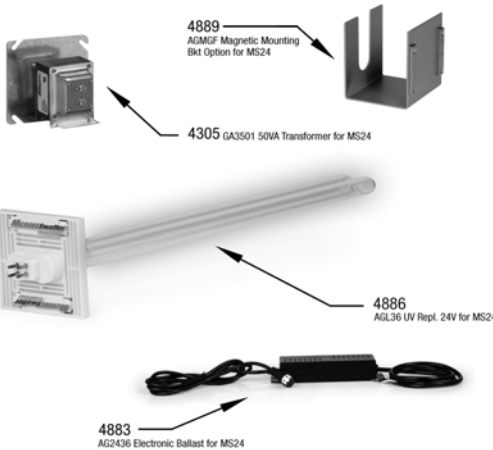

MS24 MicrobeSwatter®

MS24OZ MicrobeSwatter® Sweet Shot

Qty. Req'd	GFI Number	Part Description	MS24	MS24OZ
1	4889	AGMGF Magnetic Mounting Bracket	X	X
1	4305	GA3501 50 VA (TR50VA12024) 50VA 120/208/240v Primary to 24v Multi - Mount Transformer	X	X
1	4886	AGL36 Germicidal Replacement Lamp 24V	X	
1	4487	AGL36OZ MicrobeSwatter® SweetShot Replacement Lamp		X
1	4883	AG2436 Regulating Electronic Ballast	X	X