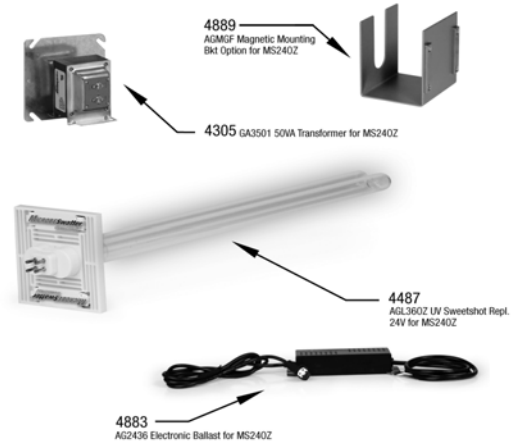

MS24 MicrobeSwatter®

MS24OZ MicrobeSwatter® Sweet Shot

Qty. Req'd	GFI Number	Part Description	MS24	MS24OZ
1	4889	AGMGF Magnetic Mounting Bracket	X	X
1	4305	GA3501 50 VA (TR50VA12024) 50VA 120/208/240v Primary to 24v Multi - Mount Transformer	X	X
1	4886	AGL36 Germicidal Replacement Lamp 24V	X	
1	4487	AGL36OZ MicrobeSwatter® SweetShot Replacement Lamp		X
1	4883	AG2436 Regulating Electronic Ballast	X	X